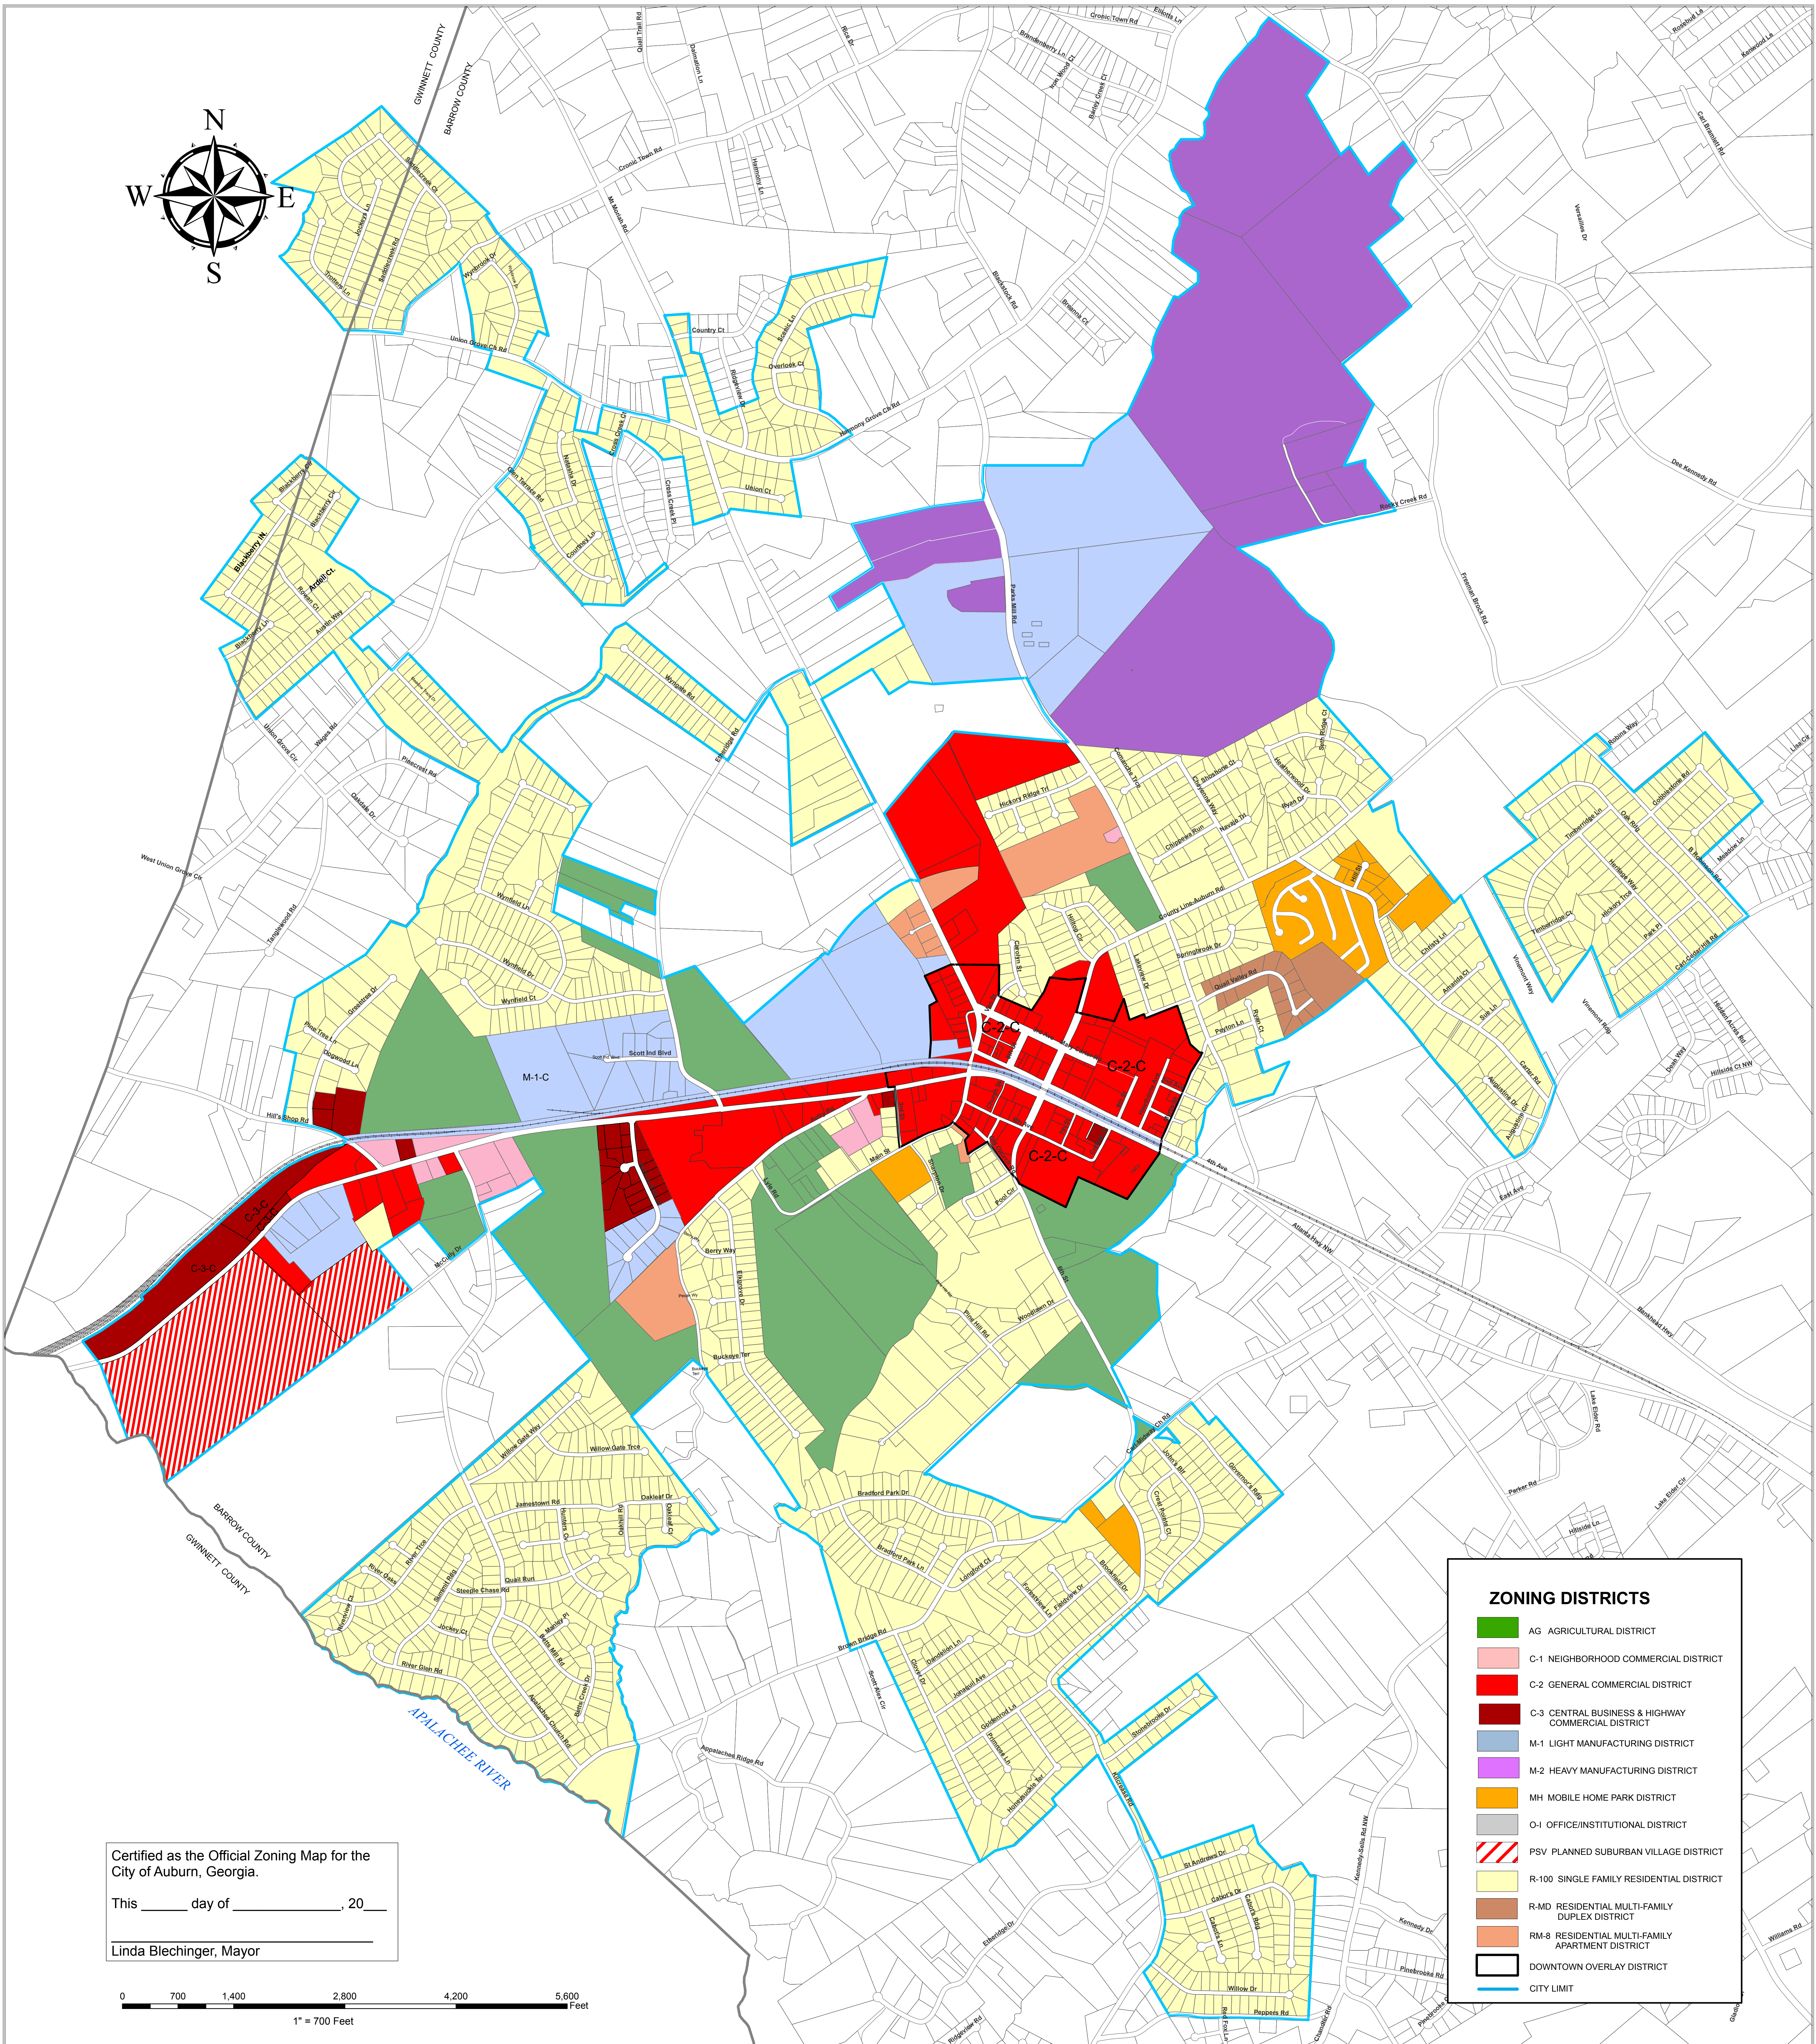

City of Auburn Official Zoning Map

ZONING DISTRICTS	
	AG AGRICULTURAL DISTRICT
	C-1 NEIGHBORHOOD COMMERCIAL DISTRICT
	C-2 GENERAL COMMERCIAL DISTRICT
	C-3 CENTRAL BUSINESS & HIGHWAY COMMERCIAL DISTRICT
	M-1 LIGHT MANUFACTURING DISTRICT
	M-2 HEAVY MANUFACTURING DISTRICT
	MH MOBILE HOME PARK DISTRICT
	O-1 OFFICE/INSTITUTIONAL DISTRICT
	PSV PLANNED SUBURBAN VILLAGE DISTRICT
	R-100 SINGLE FAMILY RESIDENTIAL DISTRICT
	R-MD RESIDENTIAL MULTI-FAMILY DUPLEX DISTRICT
	RM-8 RESIDENTIAL MULTI-FAMILY APARTMENT DISTRICT
	DOWNTOWN OVERLAY DISTRICT
	CITY LIMIT

Certified as the Official Zoning Map for the City of Auburn, Georgia.
This _____ day of _____, 20____
Linda Blechinger, Mayor